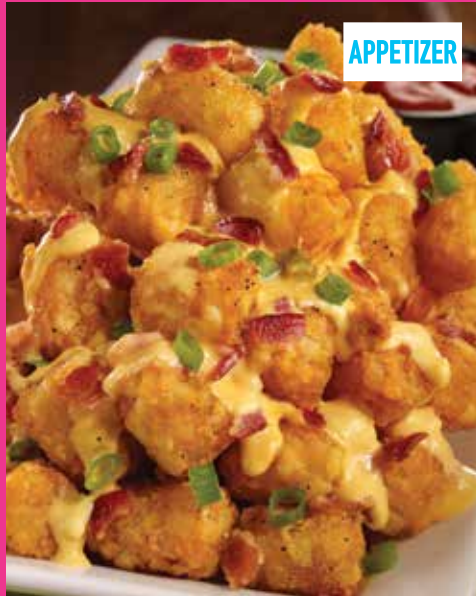

Smokehouse BBQ Ribs & Buffalo Wings

CHOOSE FROM THESE 6 ITEMS AND GET

A \$10 POWER CARD®

OR

DOUBLE THE PLAY WITH  
A \$20 POWER CARD®

APPETIZER

Pepperoni Pretzel Pull-Apart

APPETIZER

Lotsa Loaded Tots

Classic Goldfingers

The Philly Cheesesteak

Buster's™ Cheeseburger\*

The Ultimate Mac & Cheese

CHOOSE FROM THESE 6 ITEMS AND GET

A \$10 POWER CARD®

OR